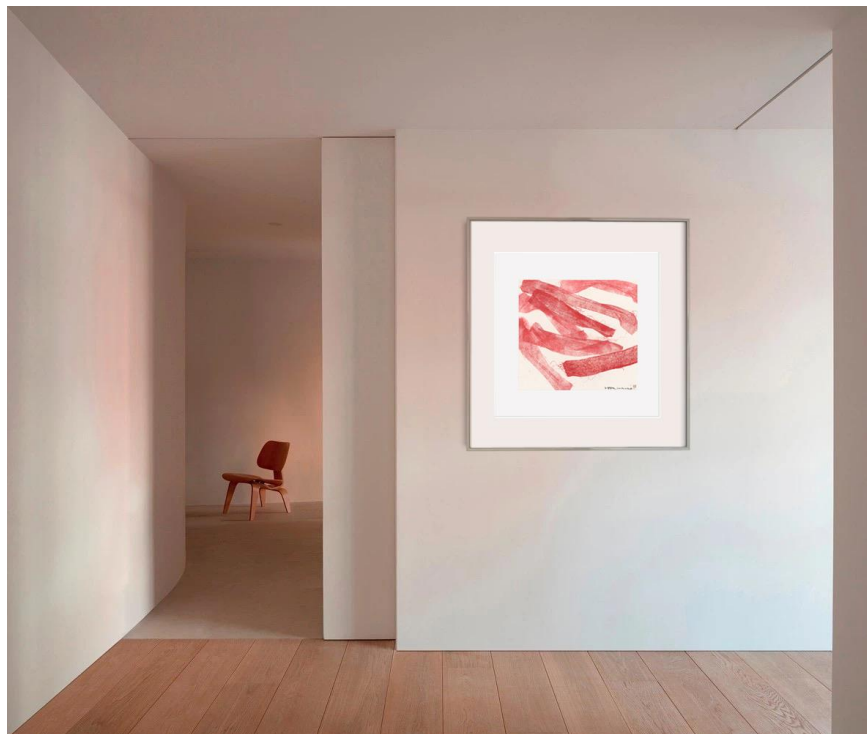

3812 gallery
London | Hong Kong

HUANG GUANYU, *SILHOUTTE*, 對影, 2007, Oil and mixed media on canvas, 200 x 414 cm

HUANG GUANYU, *RIPPLES*, 涟漪, 2006, Oil and mixed media on canvas, 180 x 180 cm

HUANG GUANYU, *DYNAMIC SONG – 2*, 大音希聲- 2, 2006, Oil and mixed media on canvas, 138 x 276 cm

WANG HUANGSHENG
MOVING VISION 140503
游·象 140503, 2014
Ink on paper
140 x 200 cm

WANG HUANGSHENG
**DAILY PRACTICE,
THE PROSE POETRIES**
181221-181224
日課·雜詩 181221-181224
2018, Ink on paper
248 cm x 62 cm x 4 pieces