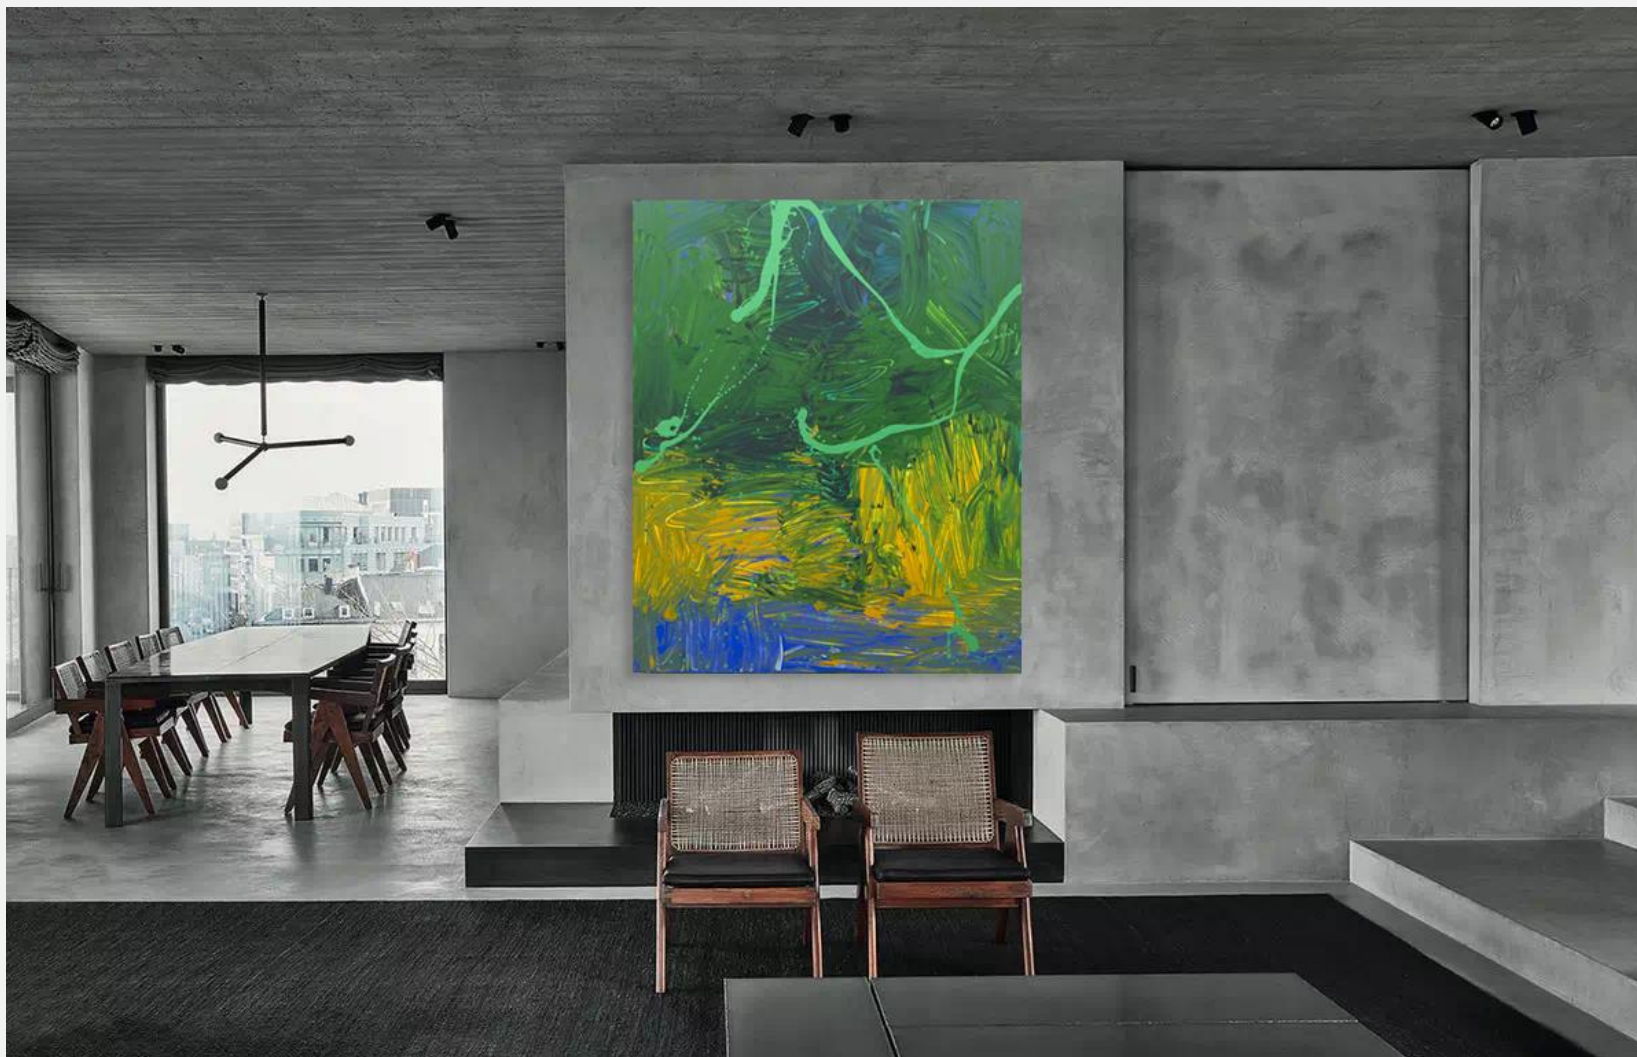

LIU GUOFU
PERVADING - 34
彌漫 - 34, 2018
Oil on canvas
90 x 120 cm

LIU GUOFU
PERVADING - 24
弥漫 - 24, 2017
Oil on canvas
120 cm x 90 cm

LI LEI

(left) **CALM CONTEMPLATION 23 - HOW COULD I NOT REMINISCE JIANGNAN 7** 止觀23 一能不憶江南7
 (right) **CALM CONTEMPLATION 18 - WEIGHT OF NANJING (JINLING) FLOWERS 14** 止觀18 一金陵花重14
 2015-2017, Acrylic on canvas, 70 x 60 cm x 2 pieces