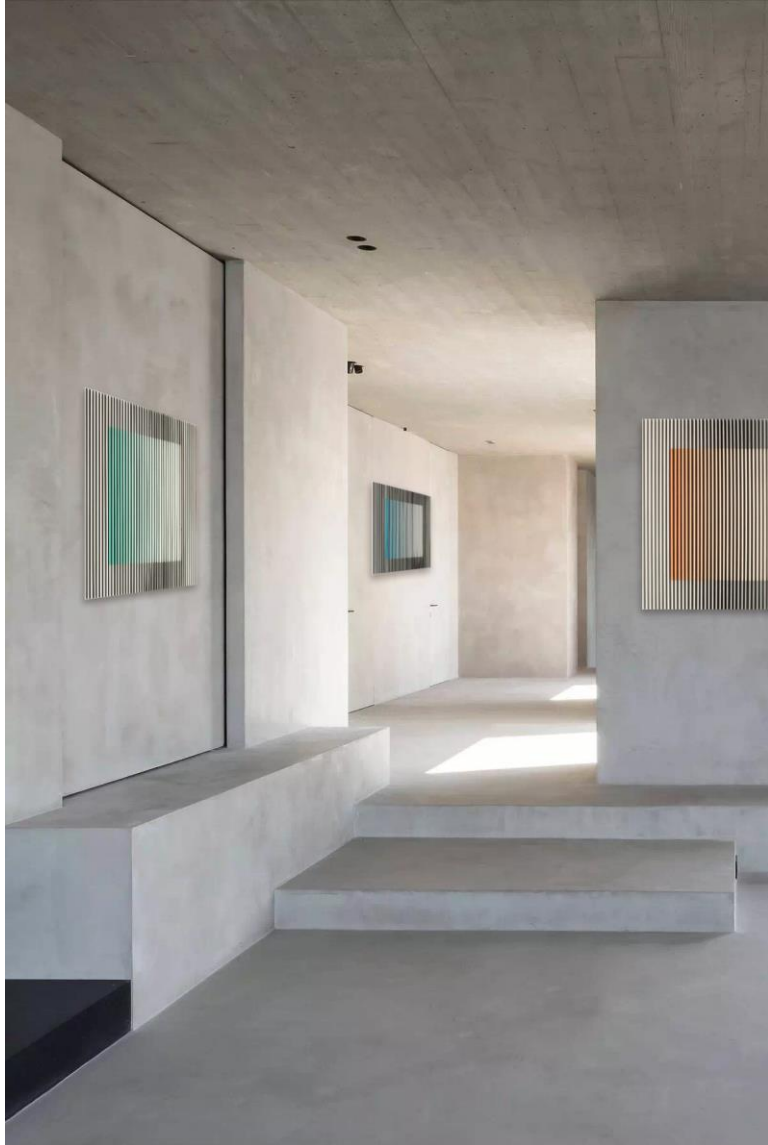

RAYMOND FUNG, **CHINA IN CHINA (2)**, 宋彩華姿 (二), 2010, Ink on paper, 180 x 48cm (x2)